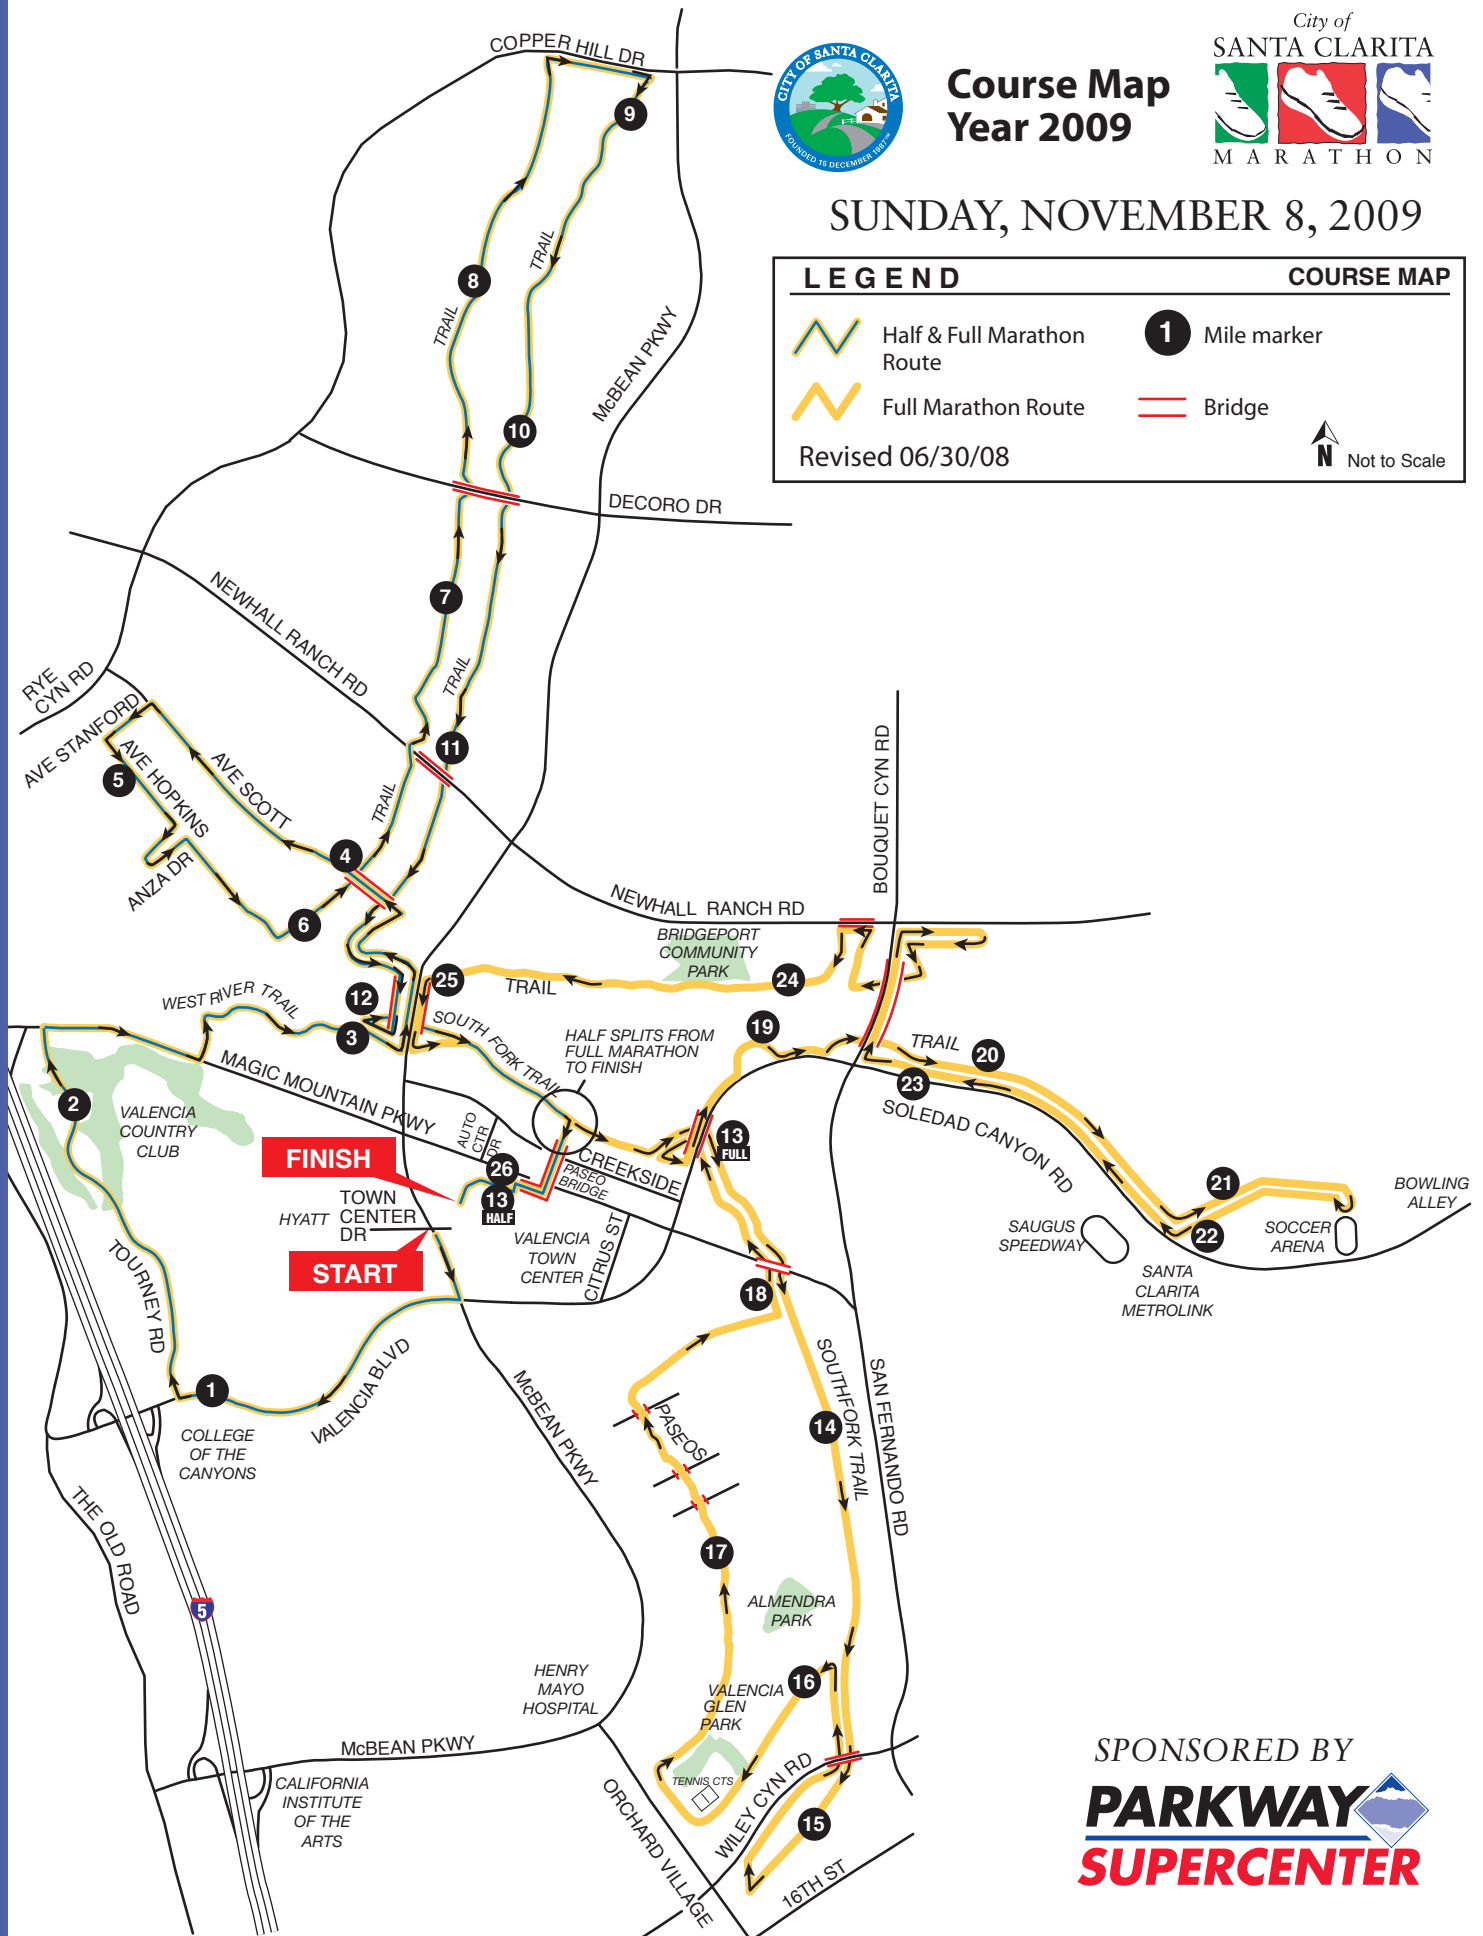

Course Map Year 2009

SUNDAY, NOVEMBER 8, 2009

LEGEND		COURSE MAP	
	Half & Full Marathon Route		1 Mile marker
	Full Marathon Route		Bridge
Revised 06/30/08		Not to Scale	

SPONSORED BY
PARKWAY
SUPERCENTER